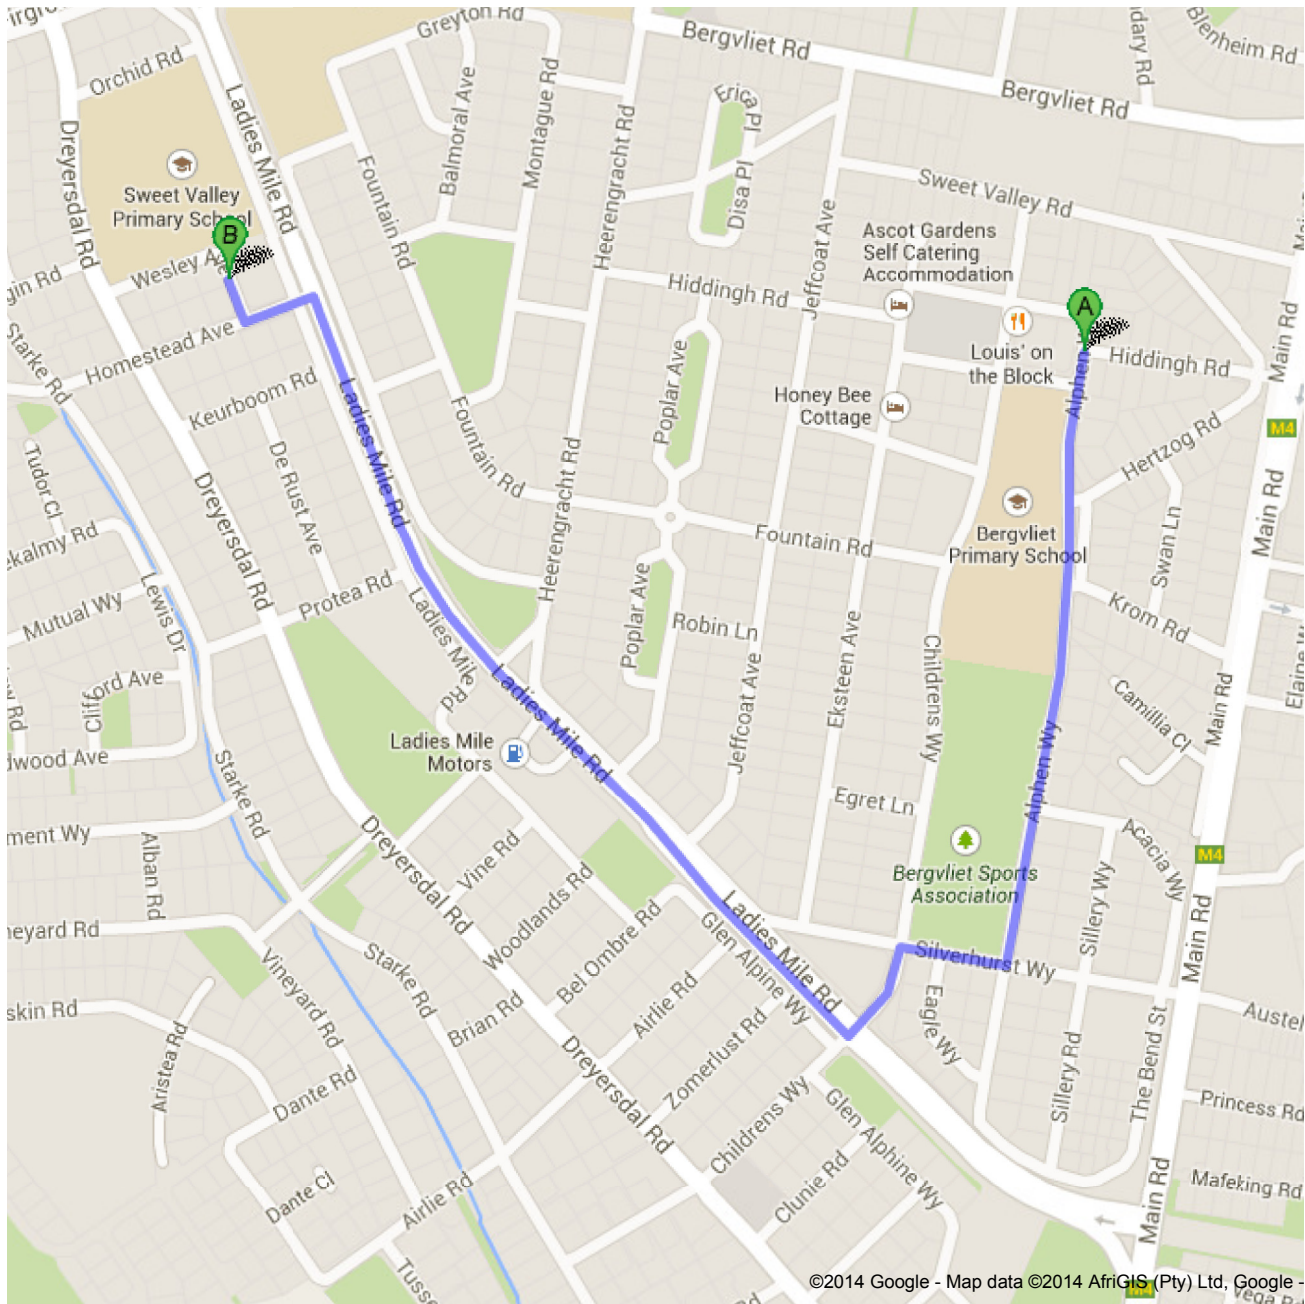

Directions to 2 Wesley Ave, Cape Town 7945
2,0 km – about 4 mins

 Alphen Wy

1. Head **south** on **Alphen Wy** toward **Hiddingh Rd** go 650 m
total 650 m
About 1 min

 2. Take the 2nd right onto **Silverhurst Wy** go 110 m
total 750 m

 3. Take the 2nd left onto **Childrens Wy** go 110 m
total 900 m

 4. Take the 1st right onto **Ladies Mile Rd** go 1,0 km
total 1,9 km
About 2 mins

 5. Turn left onto **Homestead Ave** go 77 m
total 2,0 km

 6. Take the 2nd right onto **Wesley Ave** go 49 m
total 2,0 km
Destination will be on the right

 2 Wesley Ave, Cape Town 7945

These directions are for planning purposes only. You may find that construction projects, traffic, weather, or other events may cause conditions to differ from the map results, and you should plan your route accordingly. You must obey all signs or notices regarding your route.

Map data ©2014 AfriGIS (Pty) Ltd, Google

Directions weren't right? Please find your route on maps.google.co.za and click "Report a problem" at the bottom left.